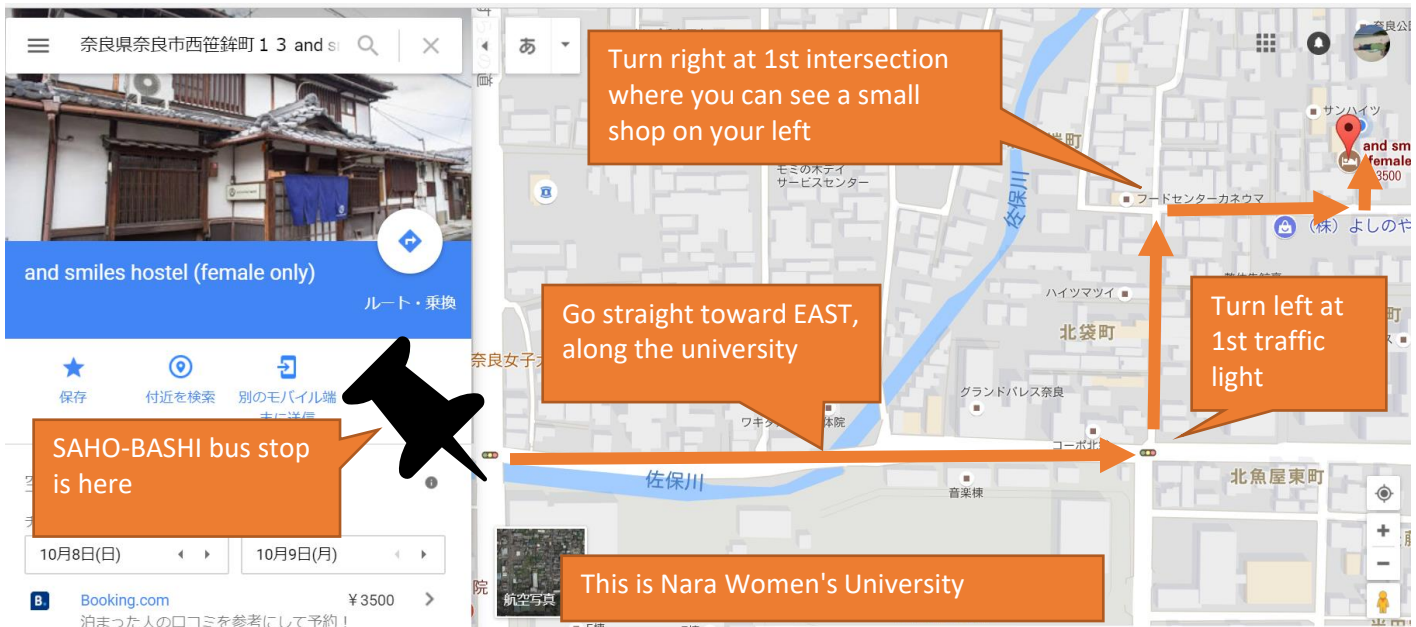

Nearest station to "and smiles hostel" is KINTETSU Nara station (not JR Nara station, which is about 2km away from here).

But if you have JR ticket (like Japan Rail Pass), I suppose you want to come from JR Nara station. If so, please get on the bus from JR Nara station (**WEST** bus terminal, go to LEFT after you came out from the exit gate).

The bus stop you want to get off is SAHO-BASHI (佐保橋).

Bus number (13, 131, 14, 12, 108, 208, 109, 209, 115, 130) would stop at SAHO-BASHI bus stop, which departs at bus stop #15 of WEST bus terminal in JR Nara station.

From SAHO-BASHI bus stop, please refer to the map below;

Bus#	13	131	14	12	108	208	109	209	115
Indication in JPN	航空自衛隊	航空自衛隊	西大寺駅	西大寺駅	南加茂台五丁目	南加茂台五丁目	加茂駅	加茂駅	高の原駅
Fare	210円	210円	210円	210円	210円	210円	210円	210円	210円
Ride time	8 min.	8 min.	8 min.	8 min.	8 min.	8 min.	8 min.	8 min.	8 min.
Time Table (WEEKDAY)									
5				55					
6	27			9 36 52			26 43		35 57
7	50	42	11	31	44		1 10 30 55		27 57
8			58	3 29		12	31		21 51
9			29 58				0	25	16 46
10			28 58				0	25	16 46
11			28 58				0	25	16 46
12			28 58				0	25	16 46
13			28 58				0	25	16 46